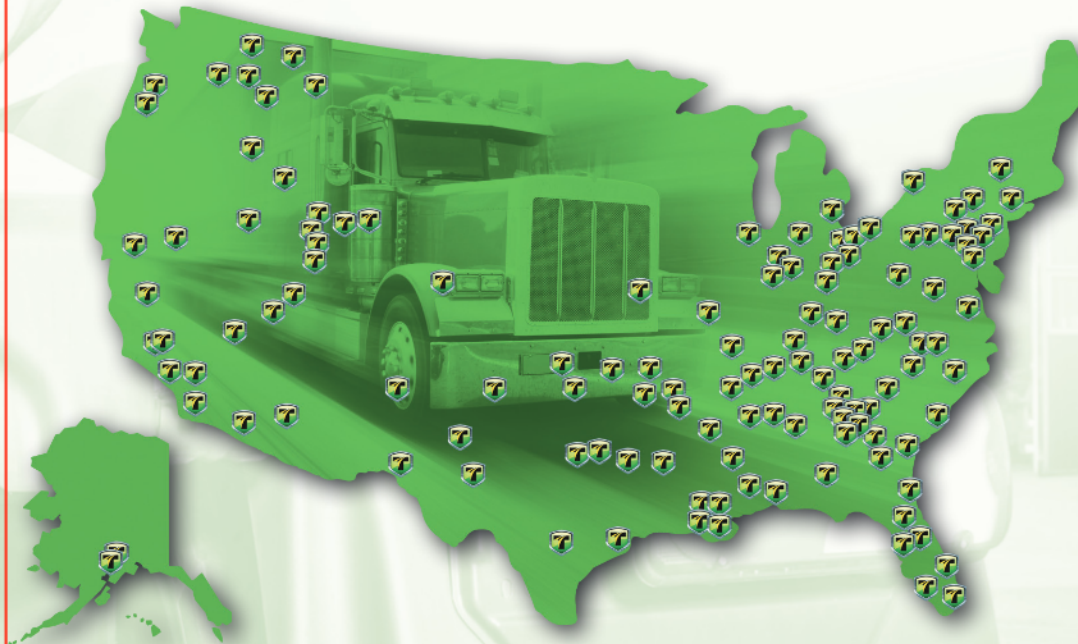

From town to town and from coast to coast, all you'll find at TruckPro are passionate, dedicated, highly trained parts pros who really know their stuff – backed by a national distribution system and a commitment to being the best partner you'll ever have in any business.

GROWING TO BECOME MORE LOCALIZED.

TruckPro's merger with Crane Carrier, Inc. (CCI) added like-minded parts experts who share our passion, values and vision for customer service. CCI's expertise in transmissions, gearing and drivetrains augments TruckPro's vast inventory of heavy-duty parts. Our goal is to offer like-products and services across the nationwide network of TruckPro locations.

Nationwide Network OF RETAIL AND SERVICE CENTERS.

Over 150 locations and more than 80 service centers in 35 states.
1,900 plus heavy-duty parts and service experts.
One name you need to know.

TruckPro

To find the TruckPro retail location or service center near you, visit TruckPro.com or call 1-88-TruckPro.